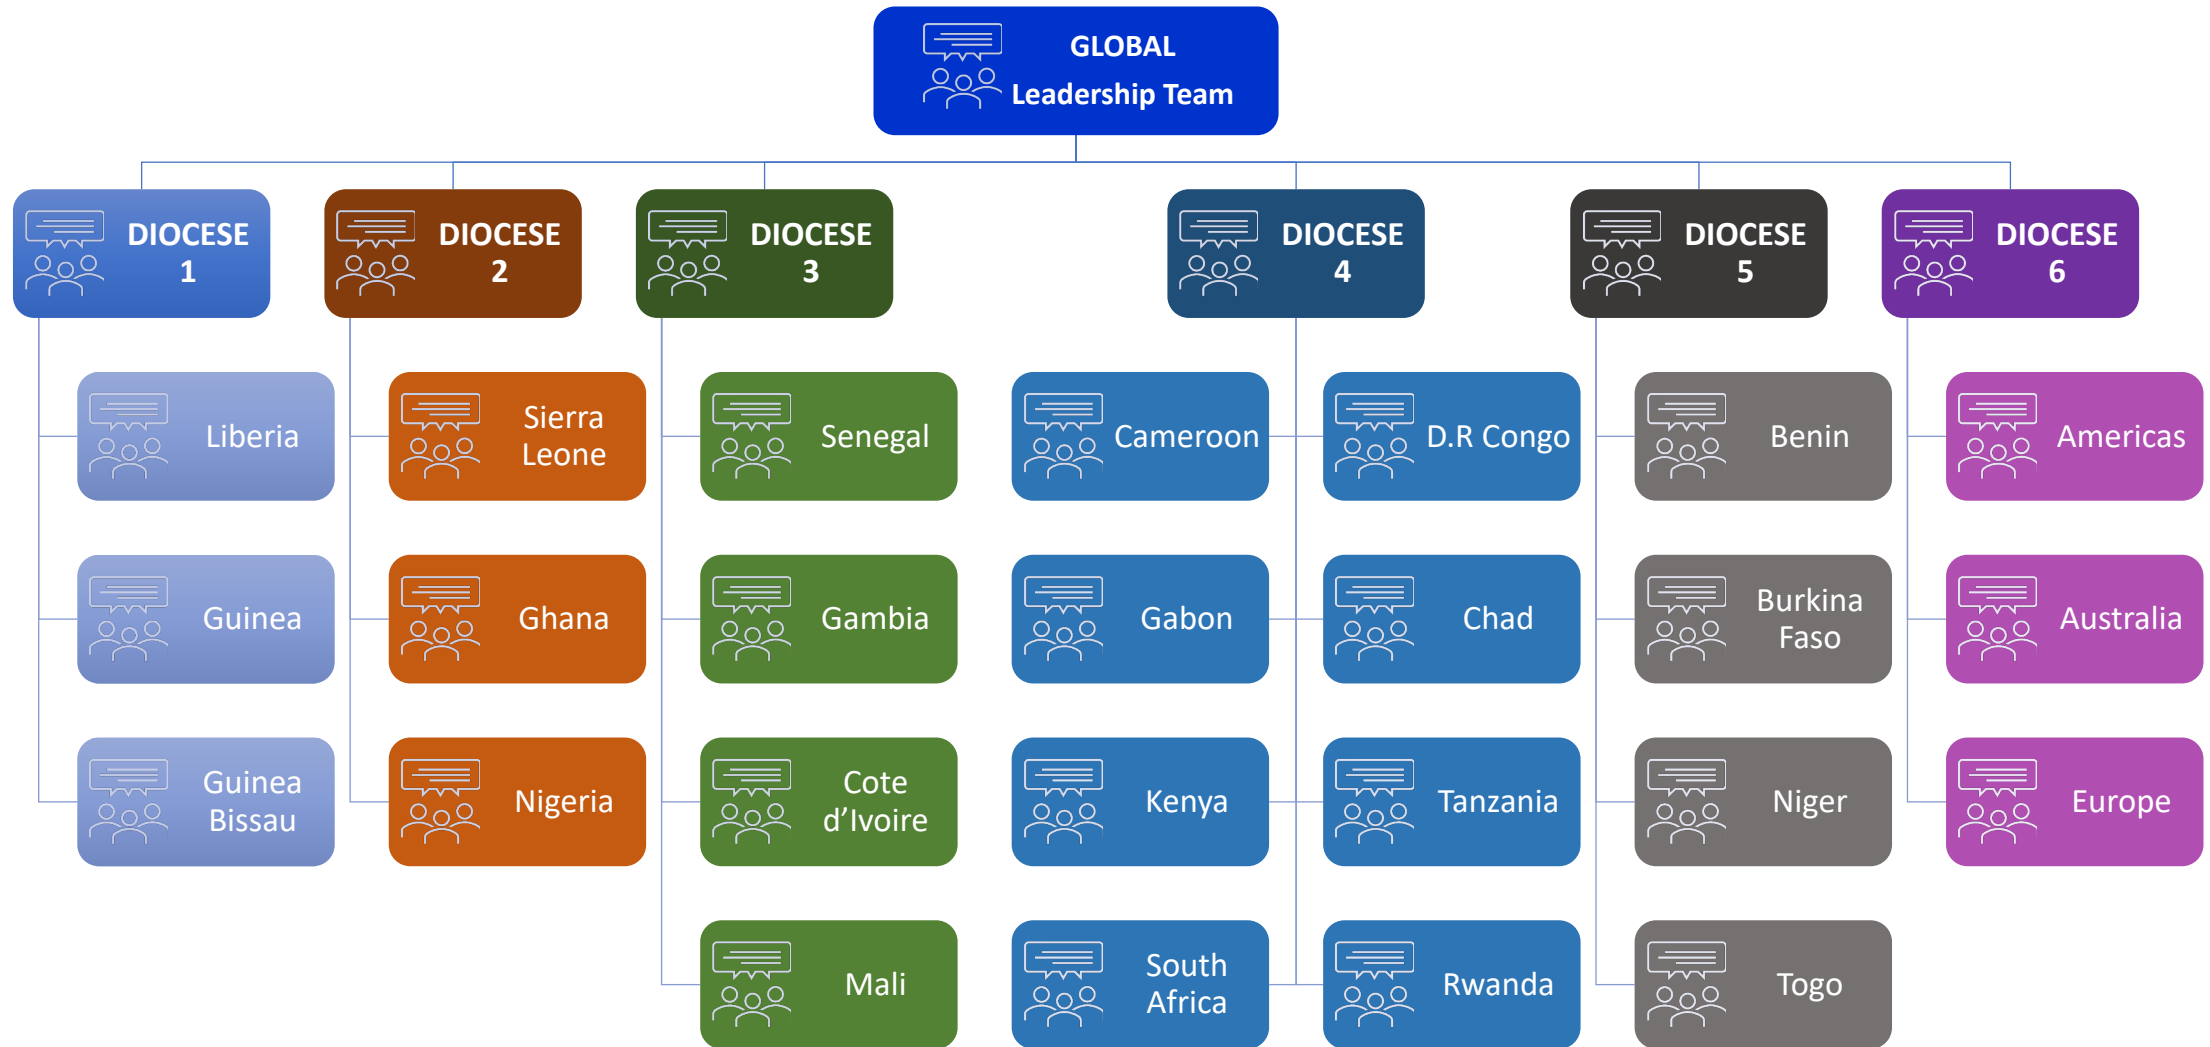

# HARVEST KINGSMEN | GLOBAL ORG CHART

## GLOBAL Leadership Team

- Leader appointed by Presiding Bishop
- Each Diocesan Director from the six dioceses will serve on team
- Provide vision casting, strategic directions and training on connecting KingsMen globally.

## DIOCESAN Leadership Team

- Leader appointed by Diocesan Bishop
- Each National/District Director will serve on team
- Provide vision casting, strategic directions and training on connecting KingsMen in their respective dioceses.

## NATIONAL Leadership Team

- Leader appointed by Nat'l Overseer
- Each Reg. Coordinator / Church President will serve on team
- Provide vision casting, strategic directions and training on connecting KingsMen in their districts/countries.